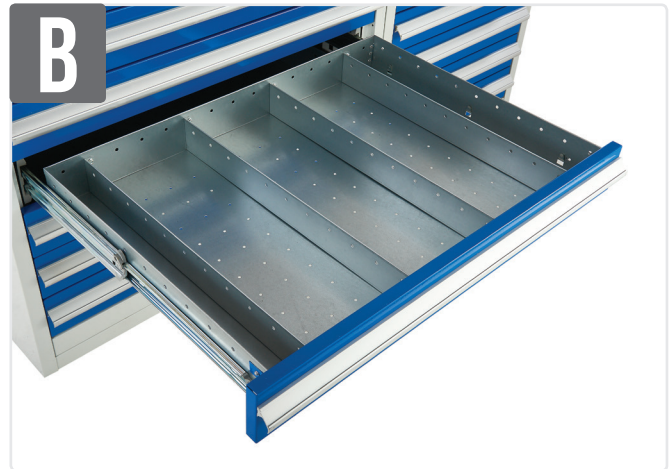

# 900 CABINET DRAWER DIVIDERS & EXTRA SHELVES

### 900 Cabinet Drawer Inserts

Option	Code
A (100mm Depth)	ESDINSERT91A
A (150mm Depth)	ESDINSERT95A
A (200mm Depth)	ESDINSERT92A
B (100mm Depth)	ESDINSERT91B
B (150mm Depth)	ESDINSERT95B
B (200mm Depth)	ESDINSERT92B
C (100mm Depth)	ESDINSERT91C
C (150mm Depth)	ESDINSERT95C
C (200mm Depth)	ESDINSERT92C
D (100mm Depth)	ESDINSERT91D
D (150mm Depth)	ESDINSERT95D
D (200mm Depth)	ESDINSERT92D